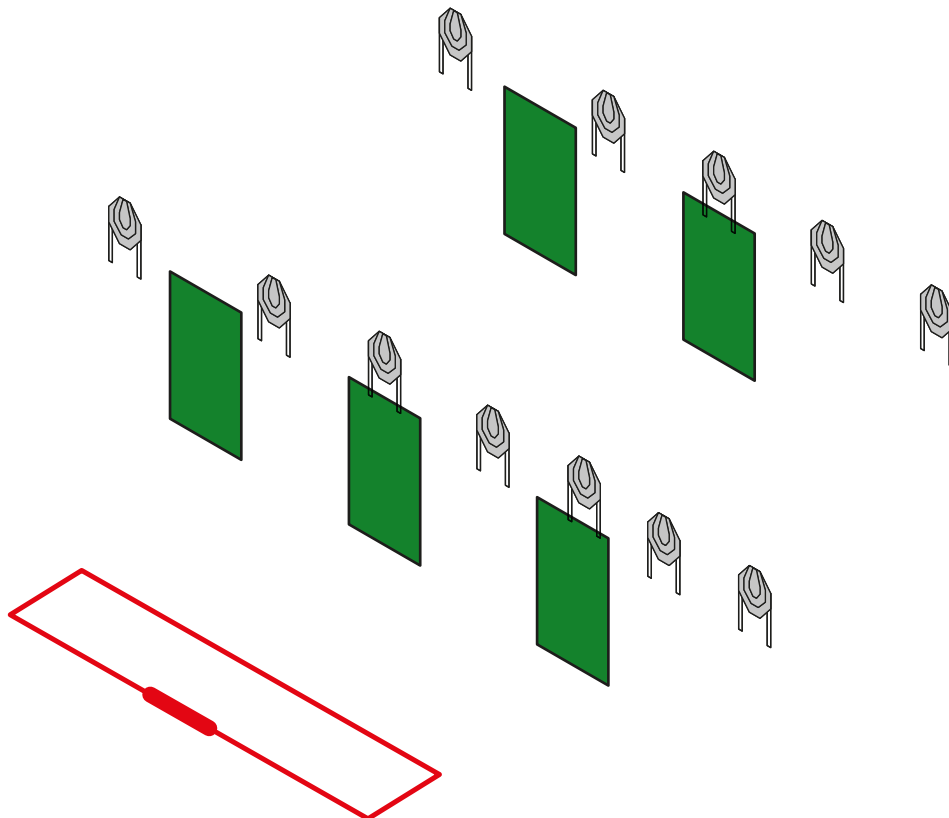

STAGE 2

TIP PROGE / Type of course: **MEDIUM/SREDNJA**

TARČE / Targets: **12 x IPSC**

ŠT. TOČKOVANIH STRELOV / Number of rounds to be scored: **24**

MAX. ŠT. TOČK / Maximum points: **120**

STANJE PRIPRAVE OROŽJA / Gun ready condition: **polno / loaded**

ŠTARTNI POLOŽAJ / Start position: Pete se dotikajo označenega mesta
/ Both heels touching the mark.

ŠTART / Time starts: Zvočni signal / At audible signal

POSTOPEK / Procedure: Po signalu se iz strelnega območja sooči s
tarčami. / After the start signal engage targets from within the
boundaries of the demarcated area.

VARNOSTNI KOT / Safety angle: Označen / Marked