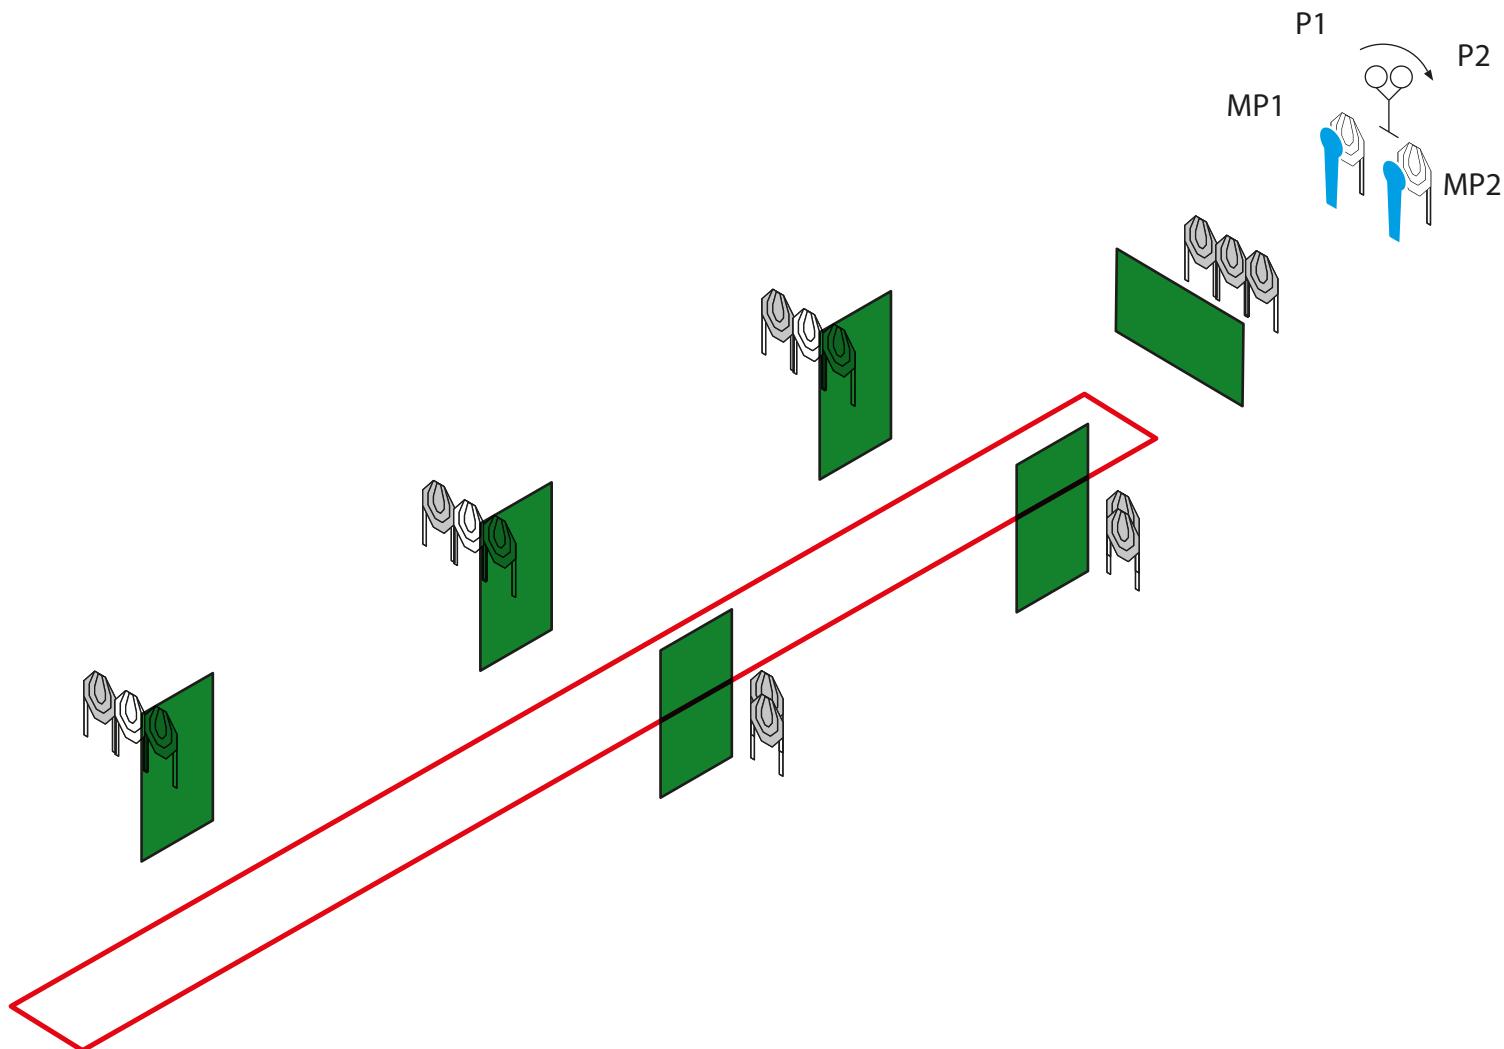

STAGE 6

TIP PROGE / Type of course: **LONG/DOLGA**

TARČE / Targets: **13 x IPSC, 2 x mini popper, 5 x IPSC NS, 2 x PLATE**

ŠT. TOČKOVANIH STRELOV / Number of rounds to be scored: **30**

MAX. ŠT. TOČK / Maximum points: **150**

STANJE PRIPRAVE OROŽJA / Gun ready condition: **polno / loaded**

ŠTARTNI POLOŽAJ / Start position: Pete se dotikajo označenega mesta
/Both heels touching the mark.

ŠTART / Time starts: Zvočni signal / At audible signal

POSTOPEK / Procedure: Po signalu se iz strelnega območja sooči s
tarčami. MP2 aktivira P1 in P2, ki ostaneta vidne v mirovanju./ After the start
signal engage targets from within the boundaries of the demarcated area.
MP2 activates P1 and P2, which stay visible at rest.

VARNOSTNI KOT / Safety angle: Označen / Marked