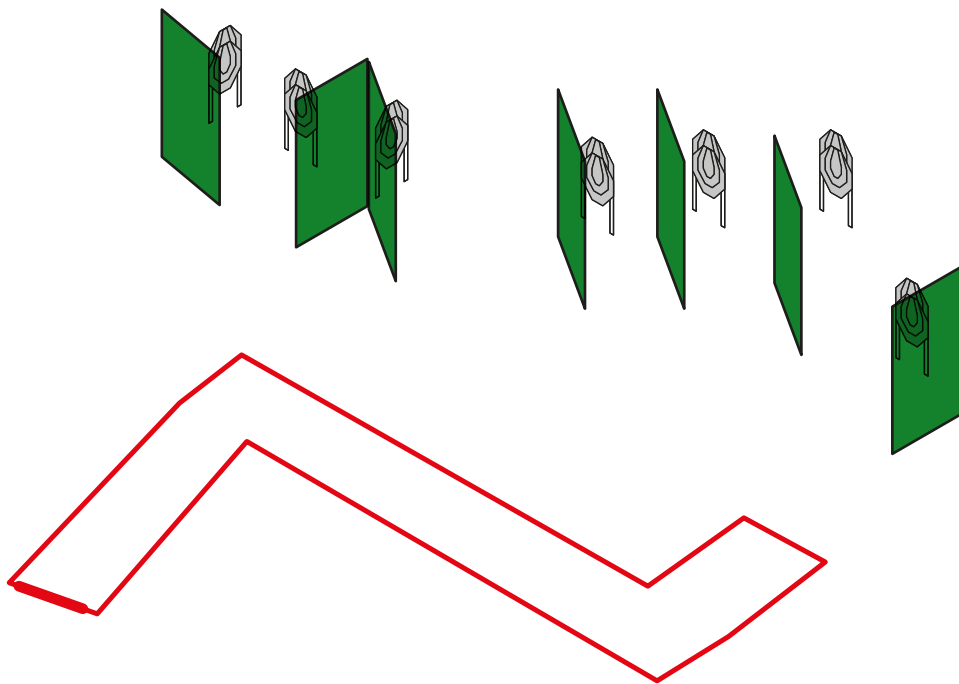

STAGE 7

TIP PROGE / Type of course: **LONG/DOLGA**

TARČE / Targets: **14 x IPSC**

ŠT. TOČKOVANIH STRELOV / Number of rounds to be scored: **28**

MAX. ŠT. TOČK / Maximum points: **140**

STANJE PRIPRAVE OROŽJA / Gun ready condition: **polno / loaded**

ŠTARTNI POLOŽAJ / Start position: Pete se dotikajo označenega mesta
/Both heels touching the mark.

ŠTART / Time starts: Zvočni signal / At audible signal

POSTOPEK / Procedure: Po signalu se iz strelnega območja sooči s
tarčami. / After the start signal engage targets from within the
boundaries of the demarcated area.

VARNOSTNI KOT / Safety angle: Označen / Marked