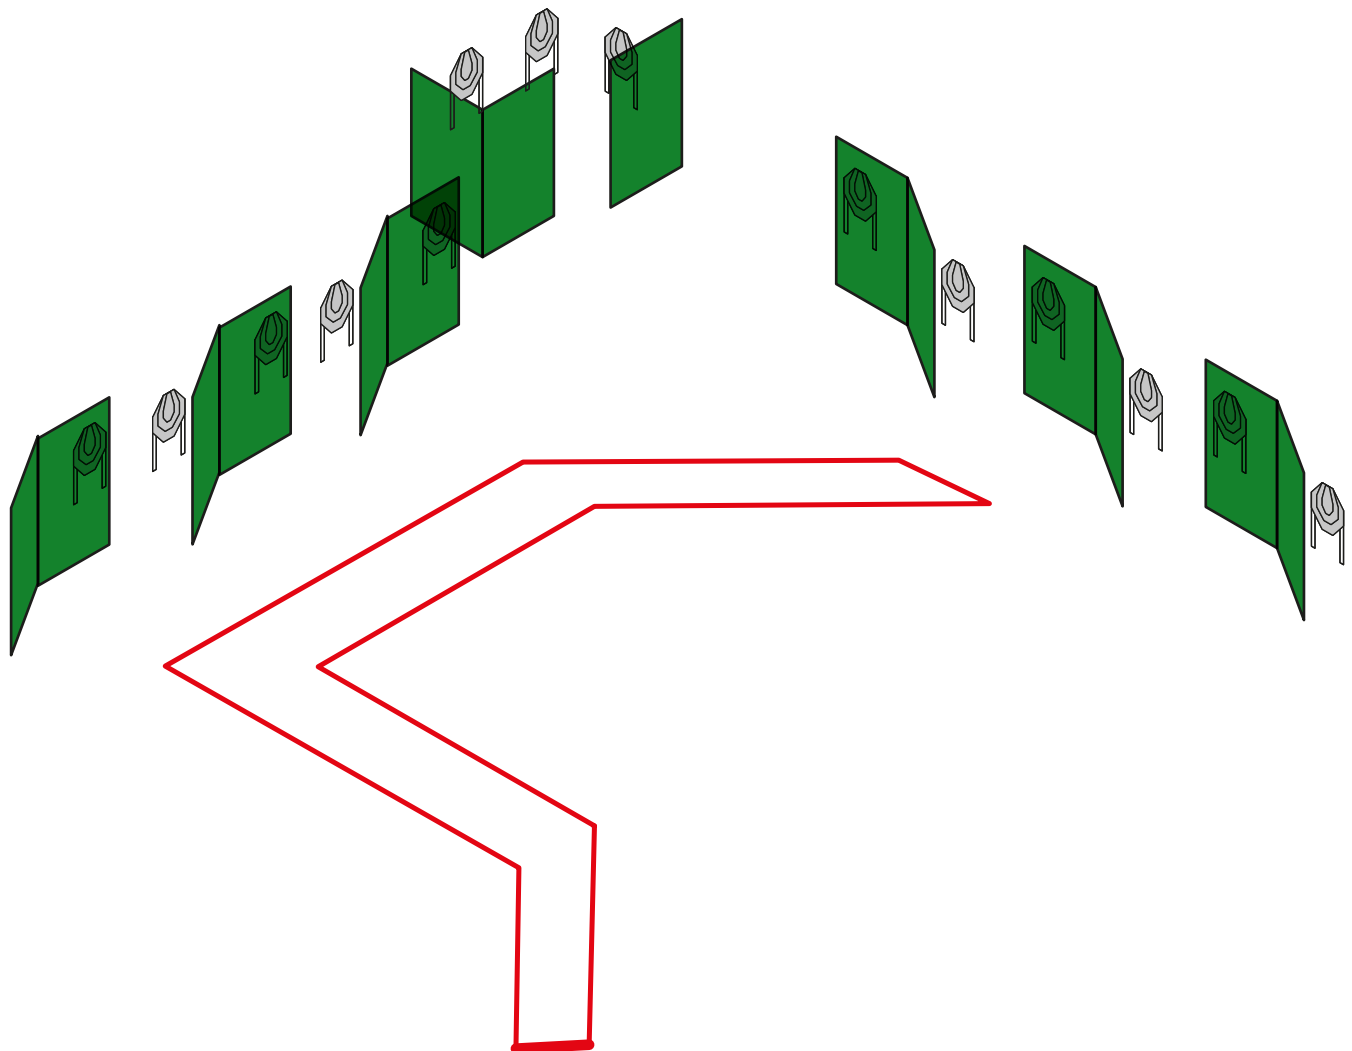

STAGE 3

TIP PROGE / Type of course: **LONG/DOLGA**

TARČE / Targets: **14 x IPSC**

ŠT. TOČKOVANIH STRELOV / Number of rounds to be scored: **28**

MAX. ŠT. TOČK / Maximum points: **140**

STANJE PRIPRAVE OROŽJA / Gun ready condition: **polno / loaded**

ŠTARTNI POLOŽAJ / Start position: Pete se dotikajo označenega mesta
/Both heels touching the mark.

ŠTART / Time starts: Zvočni signal / At audible signal

POSTOPEK / Procedure: Po signalu se iz strelnega območja sooči s
tarčami. / After the start signal engage targets from within the
boundaries of the demarcated area.

VARNOSTNI KOT / Safety angle: Označen / Marked