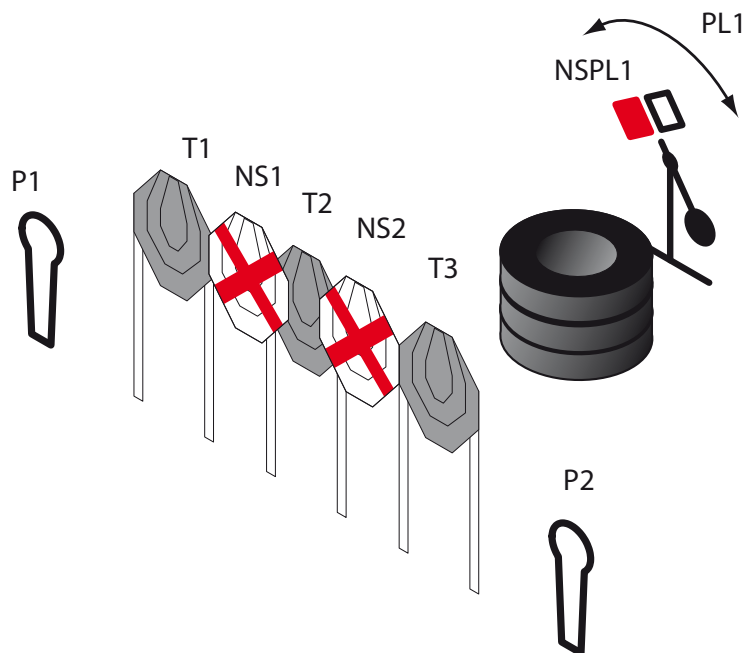

STAGE 7

TIP PROGE / Type of course: **KRATKA / SHORT**

TARČE / Targets: **3 x IPSC, 2 x NS IPSC, 1 x PLATE, 1x NS PLATE, 2 x POPPER**

ŠT. TOČKOVANIH STRELOV / Number of rounds to be scored: **9**

MAX. ŠT. TOČK / Maximum points: **45**

STANJE PRIPRAVE OROŽJA / Gun ready condition: **polno / loaded**

ŠTARTNI POLOŽAJ / Start position: Kjerkoli znotraj strelnega območja /
Anywhere in demarcated area

ŠTART / Time starts: Zvočni signal / At audible signal

POSTOPEK / Procedure: Po signalu se iz strelnega območja sooči s
tarčami. P1 in P2 aktivira PL1 in NSPL1. PL1 in NSPL1 ostaneta vidne v
mirovanju./ After the start signal engage targets from within the
boundaries of the demarcated area. P1 and P2 activates PL1 and
NSPL1. PL1 and NSPL1 remain visible at rest.

VARNOSTNI KOT / Safety angle: Označen / Marked

DOWNRANGE