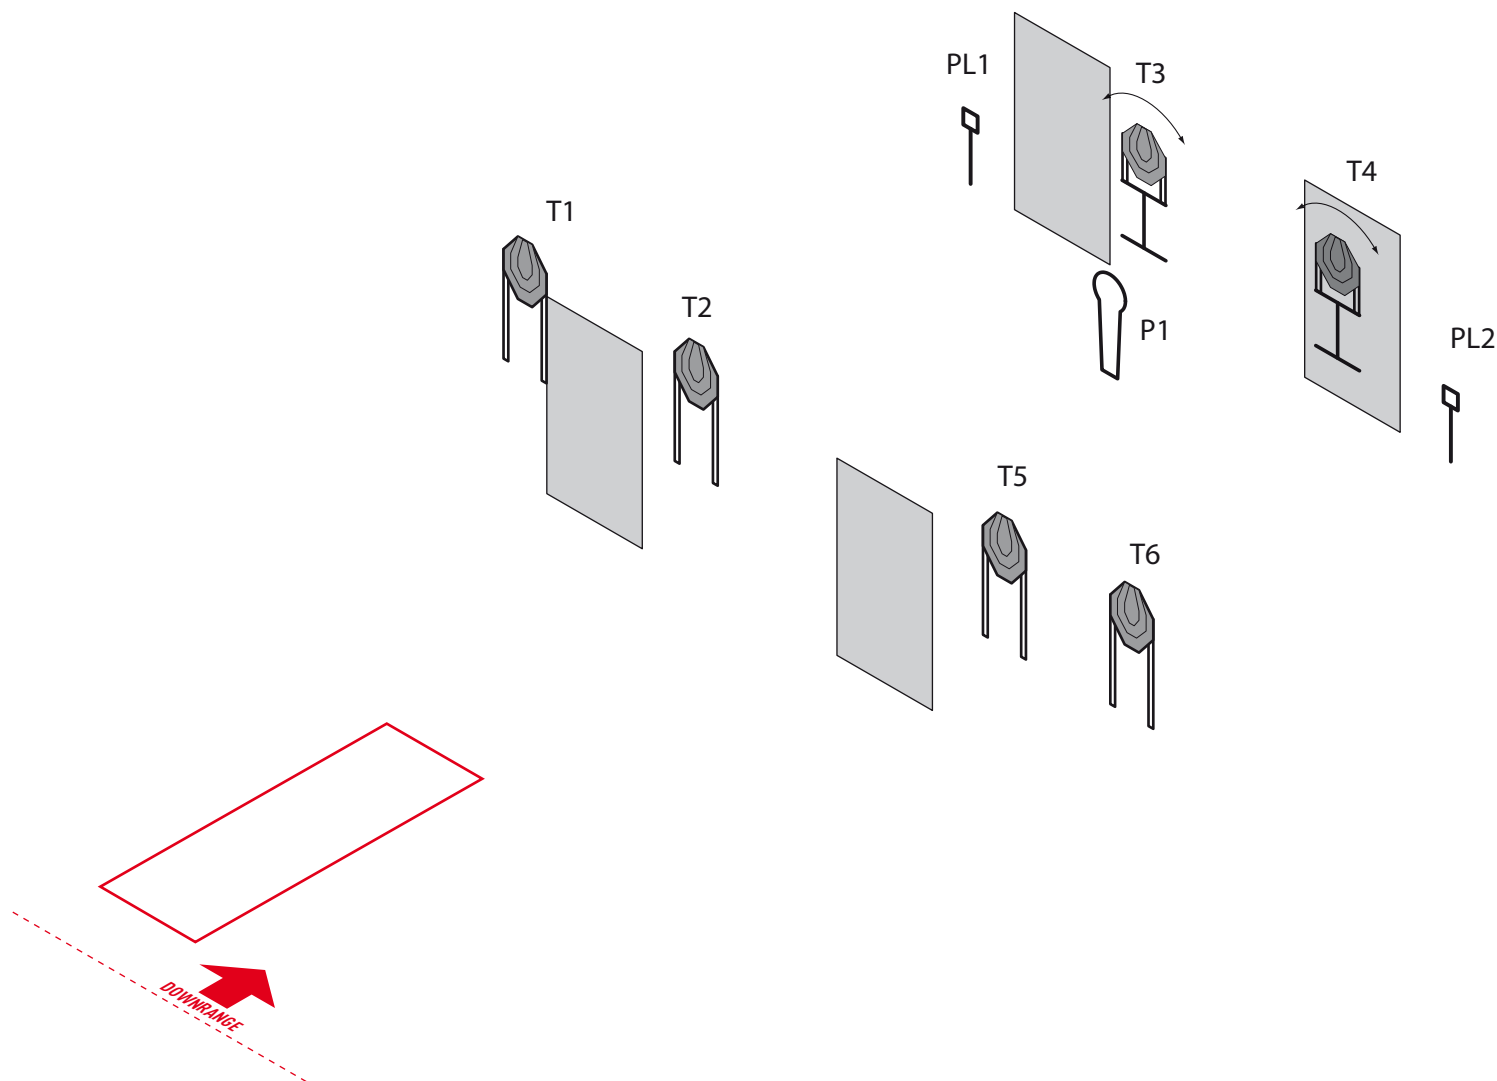

STAGE 2

TIP PROGE / Type of course: **SREDNJA / MEDIUM**

TARČE / Targets: **6 x IPSC, 2 x PLATE 1 x POPPER**

ŠT. TOČKOVANIH STRELOV / Number of rounds to be scored: **15**

MAX. ŠT. TOČK / Maximum points: **75**

STANJE PRIPRAVE OROŽJA / Gun ready condition: **polno / loaded**

ŠTARTNI POLOŽAJ / Start position: Kjerkoli znotraj strelnega območja /
Anywhere in demarcated area

ŠTART / Time starts: Zvočni signal / At audible signal

POSTOPEK / Procedure: Po signalu se iz strelnega območja sooči s
tarčami. P1 aktivira T3 in T4. T3 in T4 ostaneta vidne v mirovanju. / After
the start signal engage targets from within the boundaries of the
demarcated area. P1 activates T3 and T4. T3 and T4 remain visible at
rest.

VARNOSTNI KOT / Safety angle: Označen / Marked