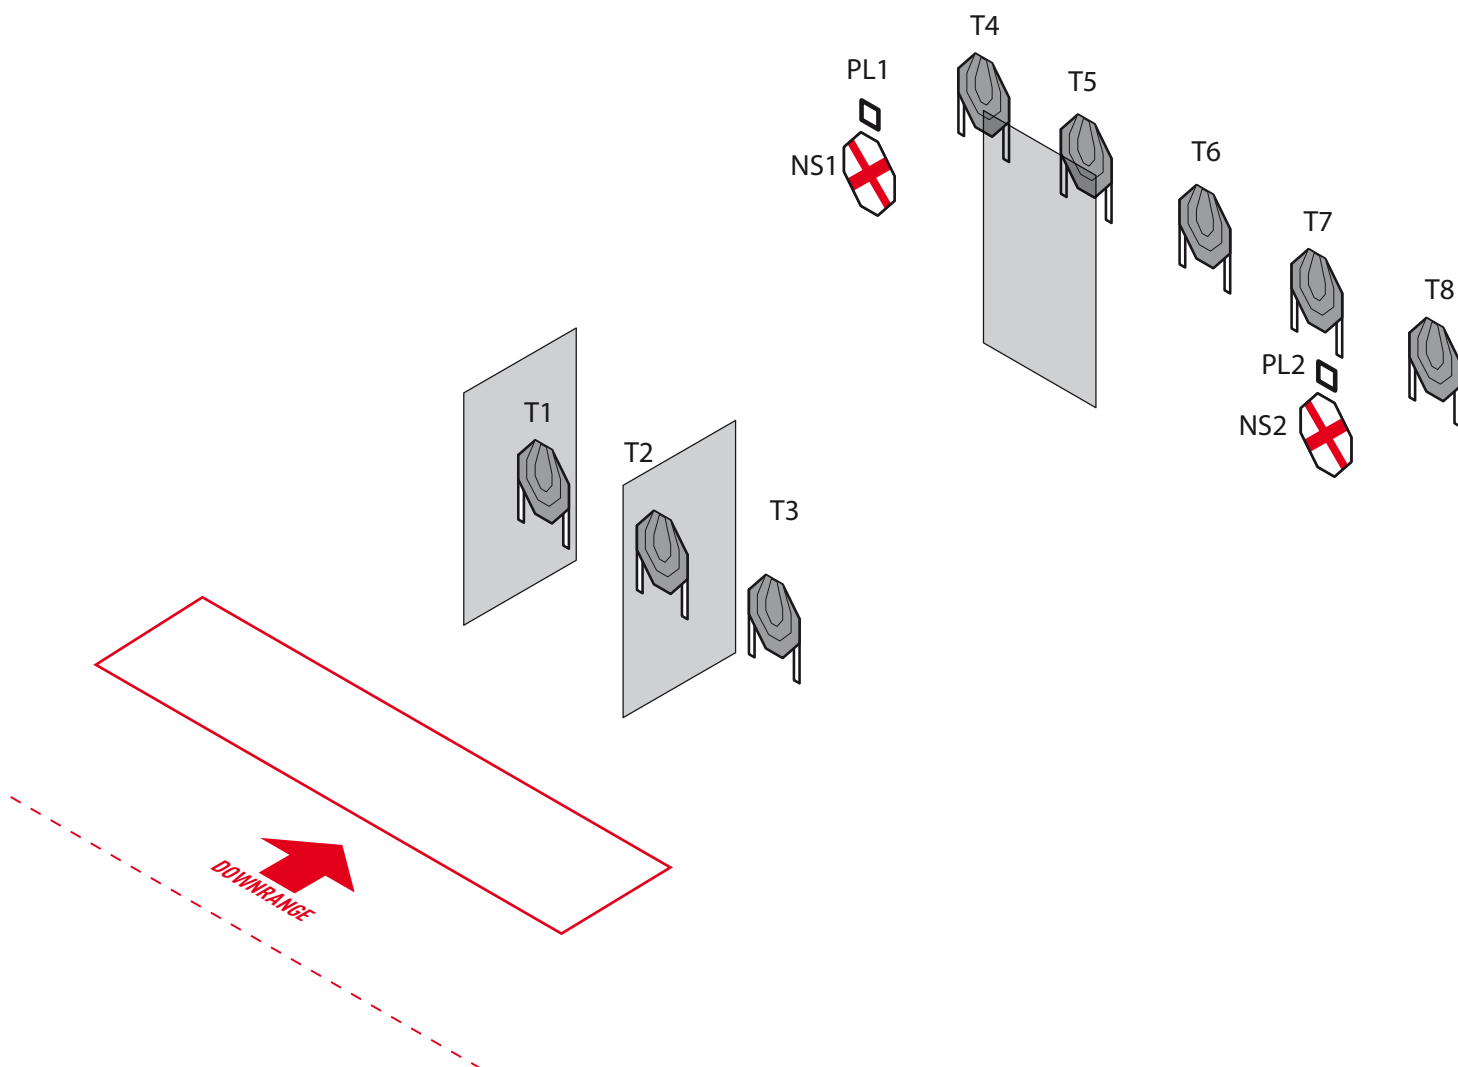

STAGE 1

TIP PROGE / Type of course: **SREDNJA / MEDIUM**

TARČE / Targets: **8 x IPSC, 2 x NS IPSC, 2 x PLATE,**

ŠT. TOČKOVANIH STRELOV / Number of rounds to be scored: **18**

MAX. ŠT. TOČK / Maximum points: **90**

POSTOPEK / Procedure: Po signalu se iz strelnega območja sooči s
tarčami. / After the start signal engage targets from within the
boundaries of the demarcated area.

VARNOSTNI KOT / Safety angle: Označen / Marked